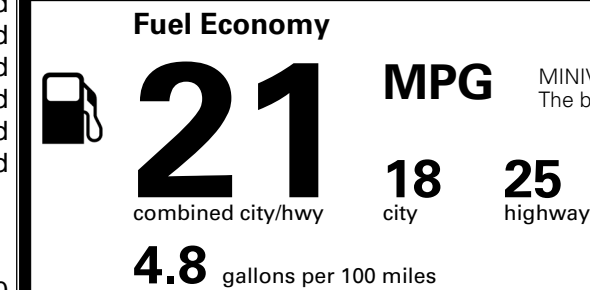

MSRP INCLUDING OPTIONS

\$ 40,170.00

INLAND FREIGHT AND HANDLING

\$ 1,545.00

TOTAL MANUFACTURER'S SUGGESTED RETAIL PRICE ▶

\$ 41,715.00

TOTAL ADDITIONAL WEIGHT: 11.4

EPA DOT Fuel Economy and Environment