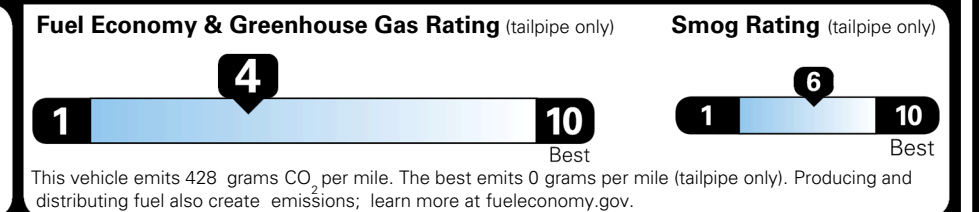

Gasoline Vehicle

You spend $3,250 more in fuel costs over 5 years compared to the average new vehicle.

Annual fuel cost $2,350