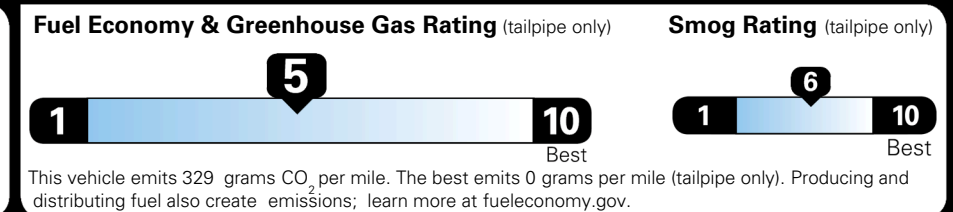

\$ 32,630.00

TOTAL ADDITIONAL WEIGHT: 8.6

EPA DOT Fuel Economy and Environment

Gasoline Vehicle

You spend \$750 more in fuel costs over 5 years compared to the average new vehicle.

Annual fuel cost \$1,850