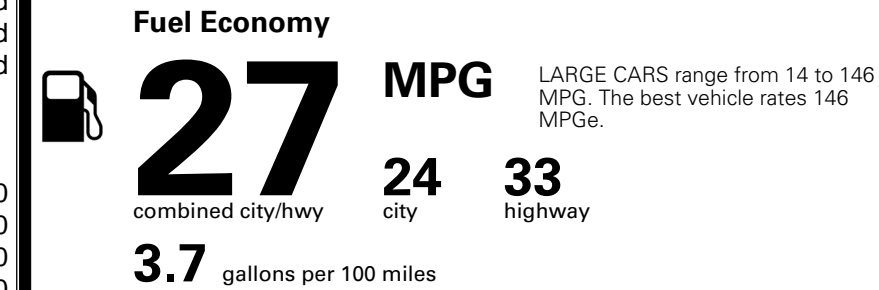

\$ 30,090.00

Included
 Included
 Included

\$695.00
 \$295.00
 \$200.00
 \$60.00
 \$45.00

MSRP INCLUDING OPTIONS

\$ 31,385.00

INLAND FREIGHT AND HANDLING

\$ 1,245.00

TOTAL MANUFACTURER'S SUGGESTED RETAIL PRICE ▶

\$ 32,630.00

TOTAL ADDITIONAL WEIGHT: 8.6

EPA DOT Fuel Economy and Environment

Gasoline Vehicle

You spend \$750 more in fuel costs over 5 years compared to the average new vehicle.

Annual fuel cost \$1,850