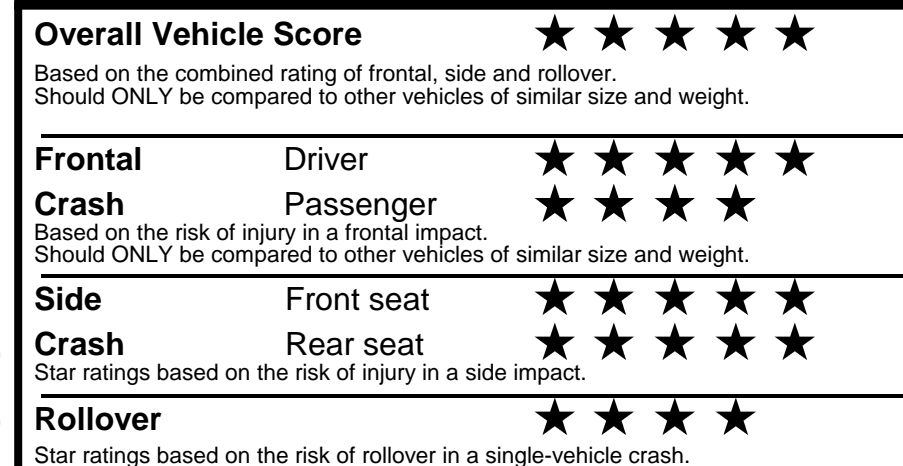

GOVERNMENT 5-STAR SAFETY RATINGS

Star ratings range from 1 to 5 stars (★★★★★) with 5 being the highest.
Source: National Highway Traffic Safety Administration (NHTSA).
www.safercar.gov or 1-888-327-4236

Manufacturer's suggested retail price includes Manufacturer's recommended pre-delivery service. License and title fees, state and local taxes and other dealer installed options and accessories are not included in the manufacturer's suggested retail price.

PARTS CONTENT INFORMATION

FOR VEHICLES IN THIS CAR LINE U.S./CANADIAN PARTS CONTENT: 0 %

MAJOR SOURCES OF FOREIGN PARTS: KOREA: 90%

NOTE: PARTS CONTENT DOES NOT INCLUDE FINAL ASSEMBLY, DISTRIBUTION, OR OTHER NON-PARTS COSTS.

FOR THIS VEHICLE FINAL ASSEMBLY POINT: HWASUNG, KOREA

COUNTRY OF ORIGIN ENGINE (MOTOR): KOREA

TRANSMISSION: KOREA