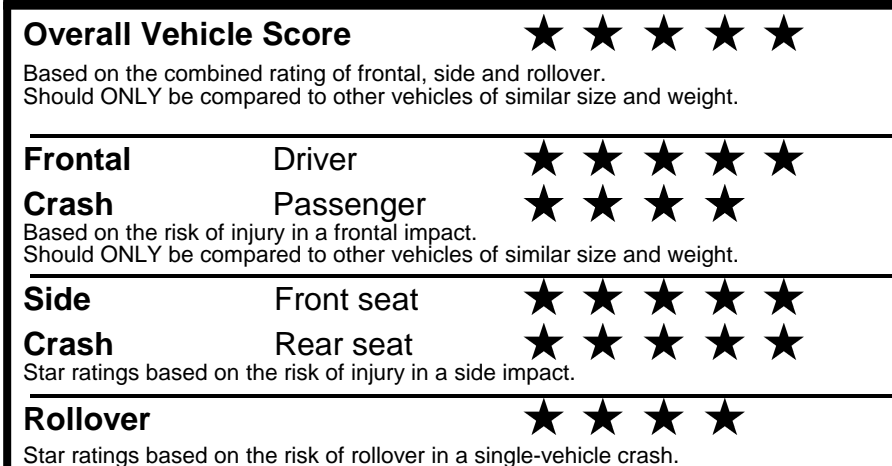

**fueleconomy.gov**

Calculate personalized estimates and compare vehicles

**GOVERNMENT 5-STAR SAFETY RATINGS**

Star ratings range from 1 to 5 stars (★★★★★) with 5 being the highest.  
 Source: National Highway Traffic Safety Administration (NHTSA).  
[www.safercar.gov](http://www.safercar.gov) or 1-888-327-4236