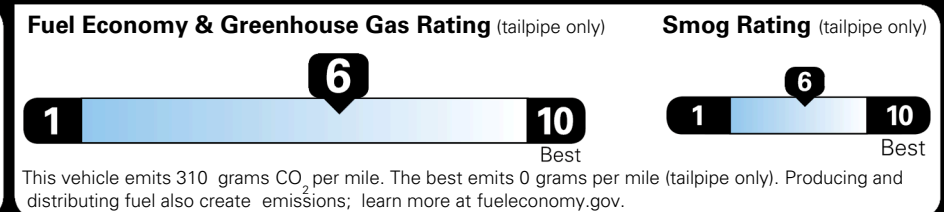

TOTAL ADDITIONAL WEIGHT: 7.3

**EPA DOT Fuel Economy and Environment**

**Gasoline Vehicle**

**You save \$0**  
 in fuel costs over 5 years compared to the average new vehicle.

**Annual fuel cost \$1,700**

Actual results will vary for many reasons, including driving conditions and how you drive and maintain your vehicle. The average new vehicle gets 29 MPG and costs \$8,500 to fuel over 5 years. Cost estimates are based on 15,000 miles per year at \$ 3.30 per gallon. MPGe is miles per gasoline gallon equivalent. Vehicle emissions are a significant cause of climate change and smog.