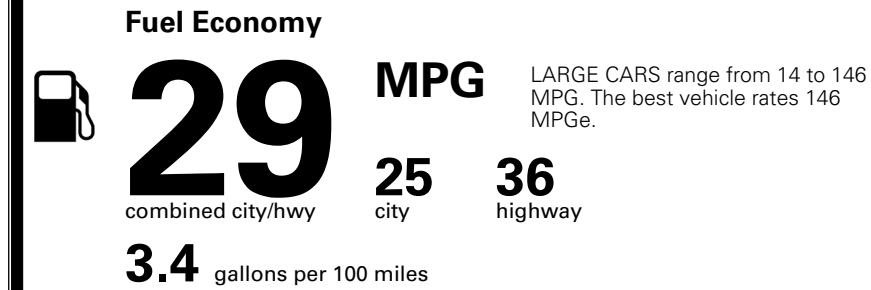

\$295.00
 \$2,200.00

 \$110.00
 \$200.00
 \$60.00
 \$130.00
 \$45.00

MSRP INCLUDING OPTIONS

\$ 31,530.00

INLAND FREIGHT AND HANDLING

\$ 1,245.00

TOTAL MANUFACTURER'S SUGGESTED RETAIL PRICE ▶

\$ 32,775.00

TOTAL ADDITIONAL WEIGHT: 26.4

EPA DOT Fuel Economy and Environment

Gasoline Vehicle

You save \$0
 in fuel costs over 5 years compared to the average new vehicle.

Annual fuel cost \$1,700

Actual results will vary for many reasons, including driving conditions and how you drive and maintain your vehicle. The average new vehicle gets 29 MPG and costs \$8,500 to fuel over 5 years. Cost estimates are based on 15,000 miles per year at \$ 3.30 per gallon. MPGe is miles per gasoline gallon equivalent. Vehicle emissions are a significant cause of climate change and smog.