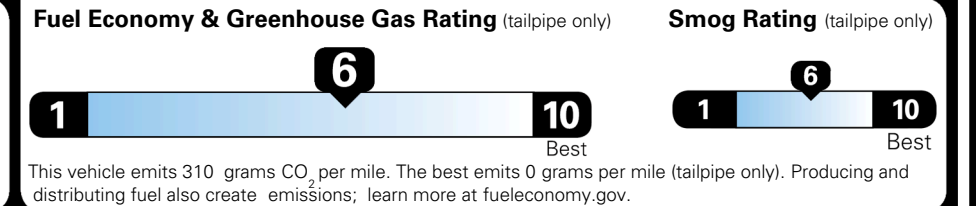

TOTAL ADDITIONAL WEIGHT: 26.4

EPA DOT Fuel Economy and Environment

Gasoline Vehicle

You save \$0
 in fuel costs over 5 years compared to the average new vehicle.

Annual fuel cost \$1,700

Actual results will vary for many reasons, including driving conditions and how you drive and maintain your vehicle. The average new vehicle gets 29 MPG and costs \$8,500 to fuel over 5 years. Cost estimates are based on 15,000 miles per year at \$ 3.30 per gallon. MPGe is miles per gasoline gallon equivalent. Vehicle emissions are a significant cause of climate change and smog.