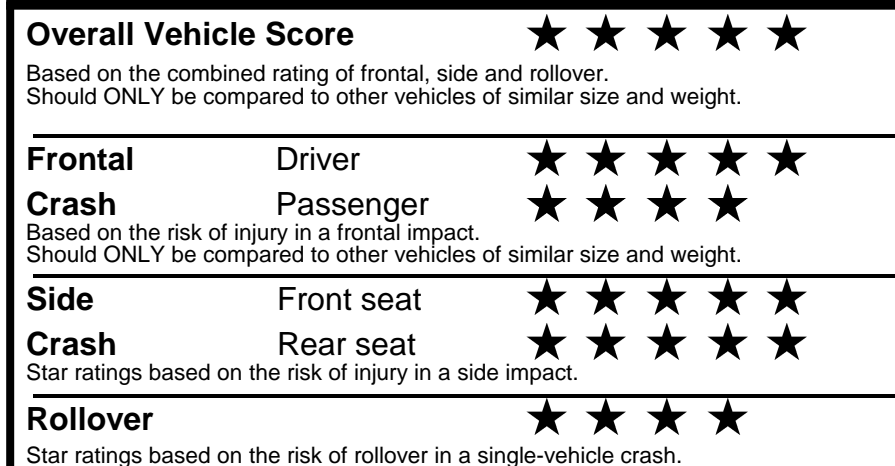

### GOVERNMENT 5-STAR SAFETY RATINGS

**PARTS CONTENT INFORMATION**

FOR VEHICLES IN THIS CAR LINE U.S./CANADIAN PARTS CONTENT: 0 %

MAJOR SOURCES OF FOREIGN PARTS: KOREA: 90%

NOTE: PARTS CONTENT DOES NOT INCLUDE FINAL ASSEMBLY, DISTRIBUTION, OR OTHER NON-PARTS COSTS.