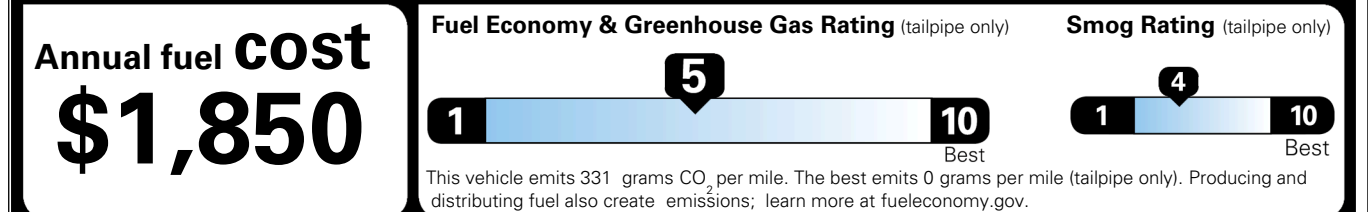

Actual results will vary for many reasons, including driving conditions and how you drive and maintain your vehicle. The average new vehicle gets 29 MPG and costs $8,500 to fuel over 5 years. Cost estimates are based on 15,000 miles per year at $ 3.30 per gallon. MPGe is miles per gasoline gallon equivalent. Vehicle emissions are a significant cause of climate change and smog.

fueleconomy.gov
Calculate personalized estimates and compare vehicles

Smartphone QR Code