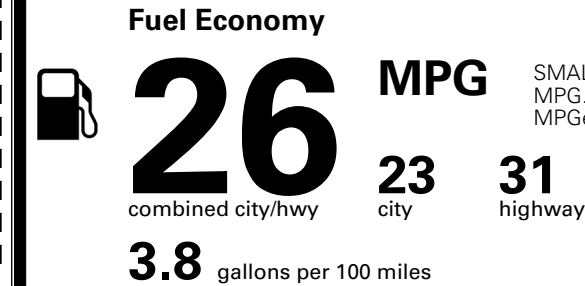

MSRP INCLUDING OPTIONS \$ 36,020.00

INLAND FREIGHT AND HANDLING \$ 1,495.00

TOTAL MANUFACTURER'S SUGGESTED RETAIL PRICE ▶ \$ 37,515.00

TOTAL ADDITIONAL WEIGHT: 6.6

EPA DOT Fuel Economy and Environment

Gasoline Vehicle

SMALL SUVs range from 14 to 138 MPG. The best vehicle rates 146 MPGe.

You spend \$1,000 more in fuel costs over 5 years compared to the average new vehicle.

Annual fuel cost \$1,900

This vehicle emits 339 grams CO₂ per mile. The best emits 0 grams per mile (tailpipe only). Producing and distributing fuel also create emissions; learn more at fueleconomy.gov.