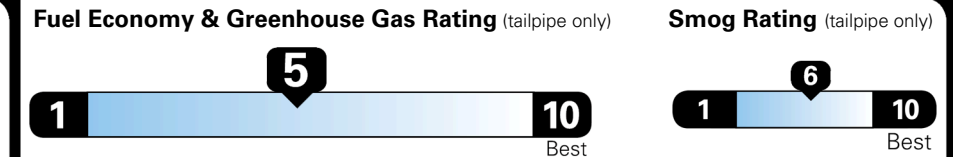

MSRP INCLUDING OPTIONS \$ 36,020.00

INLAND FREIGHT AND HANDLING \$ 1,495.00

TOTAL MANUFACTURER'S SUGGESTED RETAIL PRICE ▶ \$ 37,515.00

TOTAL ADDITIONAL WEIGHT: 6.6

EPA DOT Fuel Economy and Environment

Gasoline Vehicle

SMALL SUVs range from 14 to 138 MPG. The best vehicle rates 146 MPGe.

You spend \$1,000 more in fuel costs over 5 years compared to the average new vehicle.

Annual fuel cost \$1,900

This vehicle emits 339 grams CO₂ per mile. The best emits 0 grams per mile (tailpipe only). Producing and distributing fuel also create emissions; learn more at fueleconomy.gov.