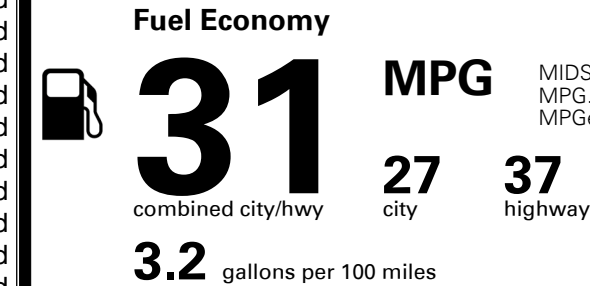

EPA DOT Fuel Economy and Environment

Gasoline Vehicle

MIDSIZE CARS range from 14 to 142 MPG. The best vehicle rates 142 MPGe.

You save $750
in fuel costs over 5 years compared to the average new vehicle.

Annual fuel cost $1,150