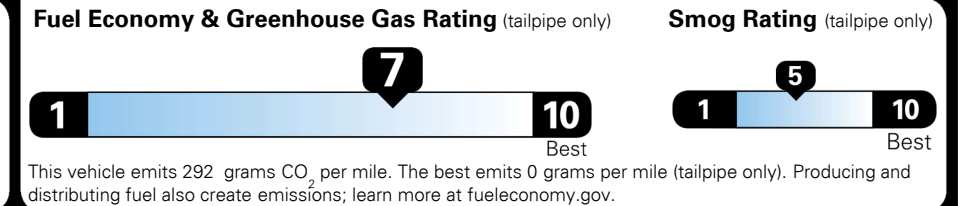

Actual results will vary for many reasons, including driving conditions and how you drive and maintain your vehicle. The average new vehicle gets 27 MPG and costs $6,500 to fuel over 5 years. Cost estimates are based on 15,000 miles per year at $ 2.35 per gallon. MPGe is miles per gasoline gallon equivalent. Vehicle emissions are a significant cause of climate change and smog.

fueleconomy.gov

Calculate personalized estimates and compare vehicles

GOVERNMENT 5-STAR SAFETY RATINGS

Overall Vehicle Score ★ ★ ★ ★ ★
Based on the combined rating of frontal, side and rollover. Should ONLY be compared to other vehicles of similar size and weight.

Frontal Crash Driver Passenger ★ ★ ★ ★ ★
Based on the risk of injury in a frontal impact. Should ONLY be compared to other vehicles of similar size and weight.

Side Crash Front seat Rear seat ★ ★ ★ ★ ★
Star ratings based on the risk of injury in a side impact.

Rollover ★ ★ ★ ★ ★
Star ratings based on the risk of rollover in a single-vehicle crash.

Star ratings range from 1 to 5 stars (★★★★★) with 5 being the highest.
Source: National Highway Traffic Safety Administration (NHTSA).
www.safercar.gov or 1-888-327-4236

Manufacturer's suggested retail price includes Manufacturer's recommended pre-delivery service. License and title fees, state and local taxes and other dealer installed options and accessories are not included in the manufacturer's suggested retail price.

PARTS CONTENT INFORMATION

FOR VEHICLES IN THIS CAR LINE U.S./CANADIAN PARTS CONTENT: 60 %

MAJOR SOURCES OF FOREIGN PARTS: KOREA: 30%

NOTE: PARTS CONTENT DOES NOT INCLUDE FINAL ASSEMBLY, DISTRIBUTION, OR OTHER NON-PARTS COSTS.

FOR THIS VEHICLE FINAL ASSEMBLY POINT: WEST POINT, GA, USA

COUNTRY OF ORIGIN ENGINE (MOTOR): USA
TRANSMISSION: USA